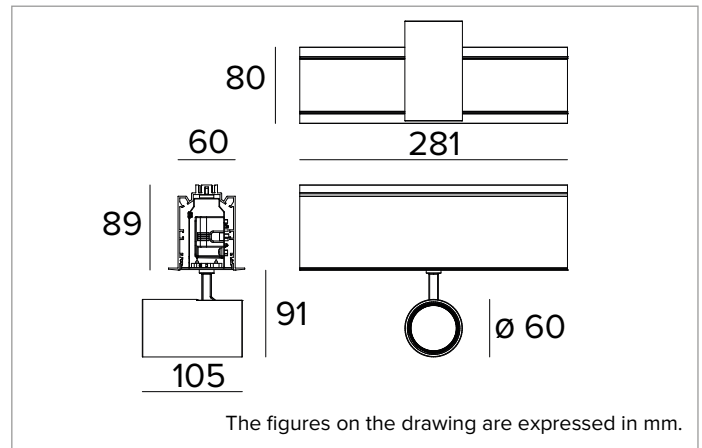

SOURCE

High efficiency Chip on Board LED Ra90.

Energy efficiency class: D

Nominal power: 1x14W

Nominal flux: 1817lm

Colour rendering index: 90

Rf: 92

Rg: 101

CCT nominal: 3000K

Lifetime (L80/B10): >50000h tq +25°C

ILLUMINOTECHNICAL CHARACTERISTICS

Convex faceted highly reflective anodised aluminium precision optics with an opaque black silicone cut off ring.

Beam angles: FL

Optical efficiency: 77%

Fixture flux: 1405lm

Luminous efficacy: 92lm/W

Photobiological safety: Compliant with RG1 low risk group

MECHANICAL CHARACTERISTICS

Painted extruded aluminium linear body. Projectors with a die-cast painted aluminium body. The optical unit can be adjusted from 0° a 90° on the vertical plane and 355° on the horizontal plane with the possibility to block the beam with a mechanical locking system on the horizontal plane and a friction locking system on the vertical plane.

Colour and finish: Plaster white

Dimensions: L=281mm

Weight: 1.9Kg

Version: 1xLABEL 6

Degree of protection: IP20

ELECTRICAL CHARACTERISTICS

Integrated electronic ON-OFF power supply. Complete with electrical cables to guarantee feeding continuity (max 2kW).

Fixture Power: 15W

Power supply: 220-240Vac 50/60Hz

Insulation Class: CLASS 1

Type of driver / Control: ON-OFF

Driver included: YES

Class F: YES

SAFE FLICKER: PstLM=<1 and SVM=<0.4 (IEC TR 61547-1 and IEC TR 63158), to ensure a more comfortable and safe light

Ambient temperature: 0°C / +25°C

INSTALLATION

For linear configurations complete with a special connector to attach to the power supply. To be completed with end caps.

NOTES

The arm is always supplied in the same colour as the body of the projector. 110-277Vac version available on request.

WARRANTY

5 years.

WARNING

Luminaire designed for disposal/recycling at end-of-life. Replaceable (LED only) light source by a professional. Replaceable control gear by a professional.

Due to the technological evolution of the electronic components, the data provided may be updated, and as such, confirmation must be requested during the order process.

Luminous flux and power supply have +/-10% tolerances with respect to the indicated value. tq +25°C (CIE 121).

We reserve the right to make technical changes.

Targetti Sankey S.r.l.
Via Pratese, 164
50145 Firenze - Italy
Tel: +39 055 37911
targetti.com
targetti@targetti.com

CCIAA Firenze
Share Capital:
€ 500.000,00
VAT N. (IT):
01537660480
R.E.A: FI-275656

TARGETTI